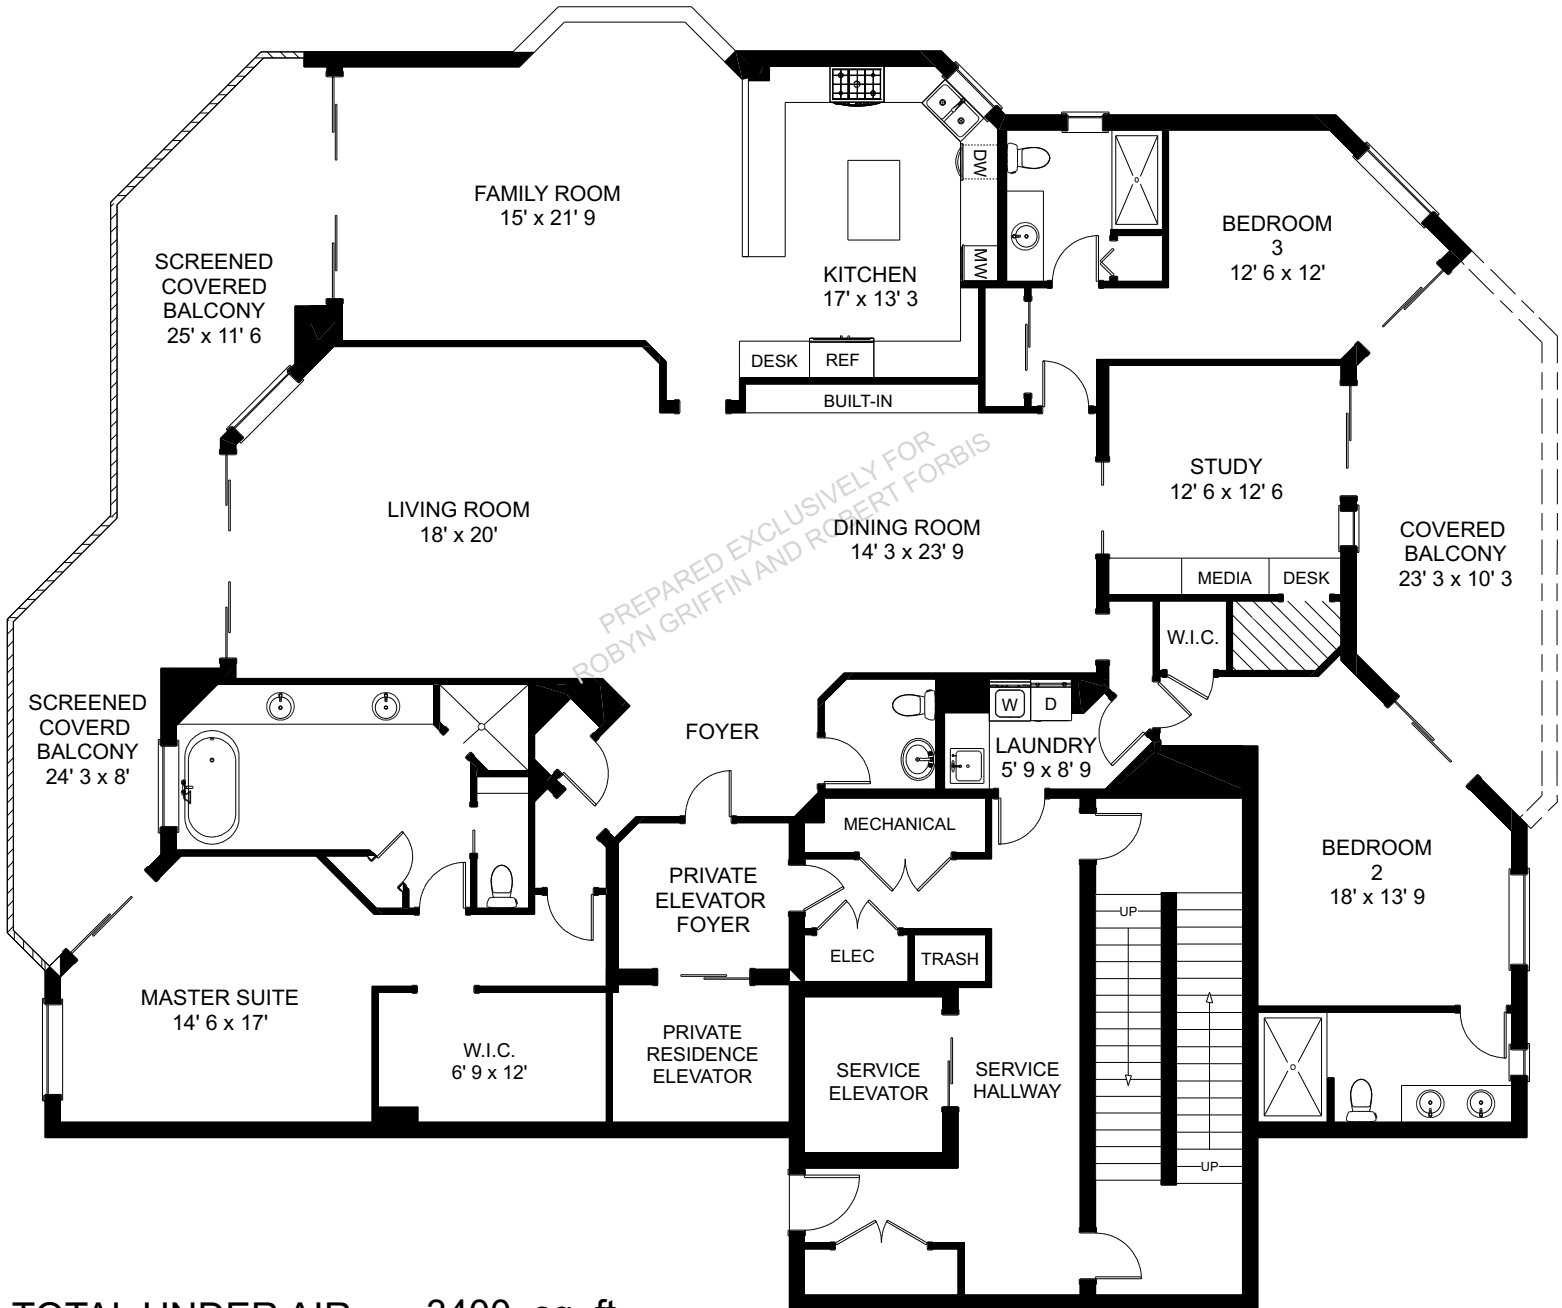

MONTENERO
7575 PELICAN BAY BOULEVARD
RESIDENCE 708
NAPLES, FL

TOTAL UNDER AIR 3400 sq. ft.
 Covered Balconies 680 sq. ft.

TOTAL AREA 4080 sq. ft.

Prepared exclusively for Robyn Griffin and Robert Forbis
 ©2021 Precision Floorplans, Inc. This document is the copyright property of Precision Floorplans, Inc.
 Any other user may not copy, modify, reproduce, republish, distribute, display, or transmit for commercial, nonprofit or public purposes all or
 any portion of this document except to the extent authorized by Precision Floorplans, Inc. (239) 598-9411/precisionfloorplans@earthlink.net
 Copyright infringement (Title 17 Chapter 5 Section 501) in the U.S. Federal Court.
 ALL INFORMATION IS DEEMED RELIABLE NOT GUARANTEED